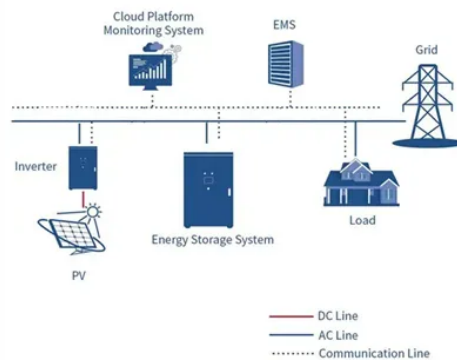

# Battery solar energy storage cabinet system for solar-powered communication cabinets solar

## Overview

Integrates solar input, battery storage, and AC output in a compact single cabinet. These systems optimize capacity and energy use, improving reliability and efficiency for Telecom Power Systems. Offers continuous power supply to communication base stations—even during outages. Remote diagnosis, performance tracking, and fault alerts through intelligent BMS. Versatile capacity models from 10kWh to 40kWh to. The Outdoor Cabinet Energy Storage System is a fully integrated solution that combines safe battery storage, intelligent power management, and weatherproof protection for solar and telecom applications. Designed to withstand harsh weather conditions, the system integrates. Highjoule's Site Battery Storage Cabinet ensures uninterrupted power for base stations with high-efficiency, compact, and scalable energy storage.

### Site Battery Storage Cabinet, Base Station Energy Storage

Highjoule's Site Battery Storage Cabinet ensures uninterrupted power for base stations with high-efficiency, compact, and scalable energy storage. Ideal for telecom, off-grid, and emergency ...