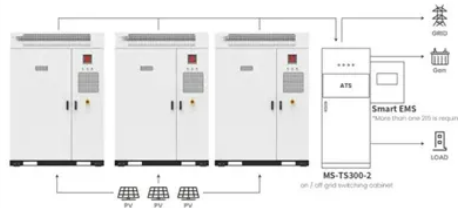

Companion 40ah power station in austria

Application scenarios of energy storage battery products

Overview

Yes, the COMPANION Rover Li 40 can be charged via a 12-volt DC charger (14V 5A), and it supports simultaneous use of outputs, including the Anderson output. However, the total maximum DC output is limited to 10A (140W combined). If you dream of staying off-grid for longer but still need to keep things charged, the Rover Lithium 40Ah Power Station from Companion is the trusty power solution to help turn that dream into reality. This station offers 3-way charging through AC, DC or solar via the built-in MPPT controller, and. How are the Companion 200W folding solar panel and Rover 40 lithium power station holding up after a year of use and abuse?