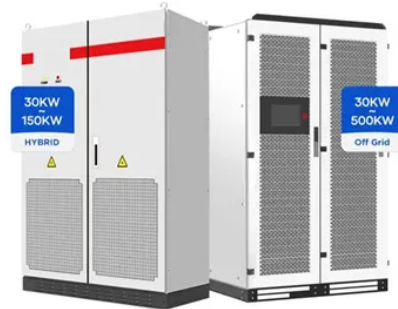

## Overview

Built using a durable steel structure and available in both 20HC and 40HC formats, this containerized grandstand system is designed for sports stadiums, concert venues, school arenas, and public parks — wherever crowds gather and safe, elevated seating is needed. Durable and Water-Resistant Design: This PVC sports floor is designed for long-term use, ensuring it withstands high temperatures and maintains its integrity in various sports venues. This is where BLOXI's shipping container conversions come in, offering durable, versatile, and fully. 20hc 40hc grandstand containers are used in sports center, school, park, club football Stadium etc. they are suitable for watching baseball game, c oncerts, soccer match. Designed for flexibility, these. Stadium Containers specialices in innovative, modular stadium seating solutions built from high-quality shipping containers.