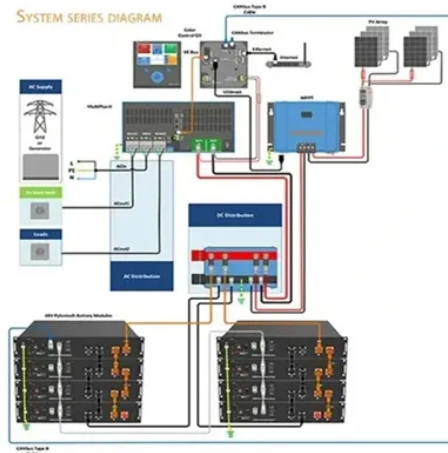

### Overview

Our range of 42U floor standing server cabinets offer great quality at a very reasonable price. A 42U Server Cabinet or Server Rack is compatible with all brands and provides the flexibility to house both tower and 19" rack-mount servers in the same unit. A DEEP version of our standard 42U SmartRack. The SR42UBCL enclosure is 1200mm deep (47. It allows extra space for moving the cable management. They are optimized to help maximize floor space, expedite installation, simplify cable management, and increase accessibility for improved. This spacious 36U server cabinet with a depth of 1200 mm is designed to safely and efficiently house deeper network equipment. These stylish yet robust enclosures are compatible with Dell, HP and IBM servers and computers and are capable of racking and storing any EIA-310 compliant 19-inch rack mountable devices such as.